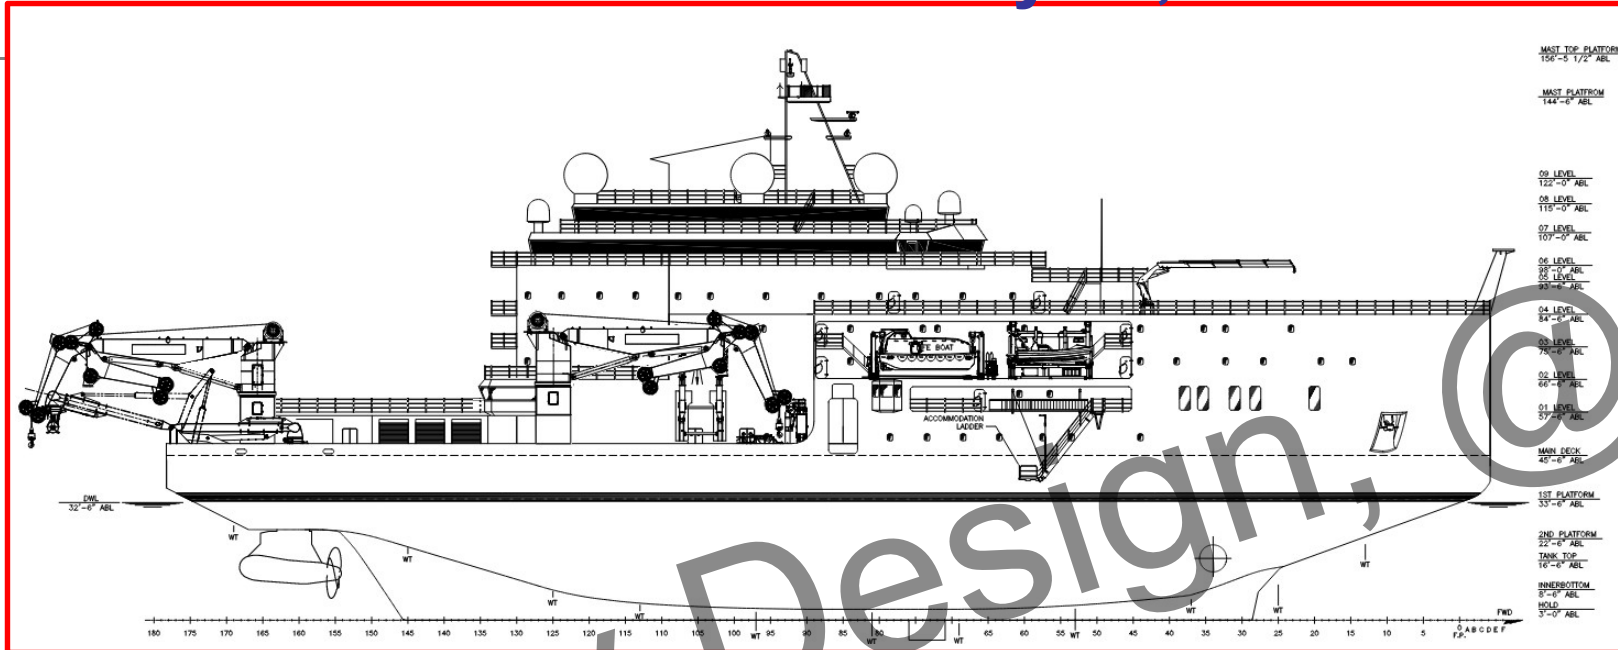

ARV Preliminary Design Placemat – January 31, 2023

REFERENCE MISSION

Range	17,000nm
Duration	90 days

DIMENSIONS

Length, Overall	365.0 ft
Length, BP	356.5 ft
Beam, Overall	80.0 ft
Beam, WL	79.2 ft
Draft, Limit	32.5' ft
Depth (Excluding Box Keel)	41.0' ft
Draft, Lightship	TBD ft

ACCOMMODATIONS

Ships Crew	29
NSF Science Party	55
ADA Accessible	2
Scientists	53
Wastewater (days)	20 T / 60 O

PROVISIONS

Freeze	90 days
Chill	45 days
Dry	90 days

AVIATION

UAV Launch/Recovery	150 lbs
UAV Hangar	No JP-5
UAV Workshop	

COMMUNICATIONS

HF Transmit and Receive	
C-Band SATCOM	
UHF SATCOM	
GMDSS	
INMARSAT F	

MACHINERY SYSTEMS

Fixed Pitch Azipod	2 x 9.5 MW
Bow Thrusters	1 x 1.9 MW
Ship Power Plant	22.3 eMW
Propeller	2 x 16.0ft FPP